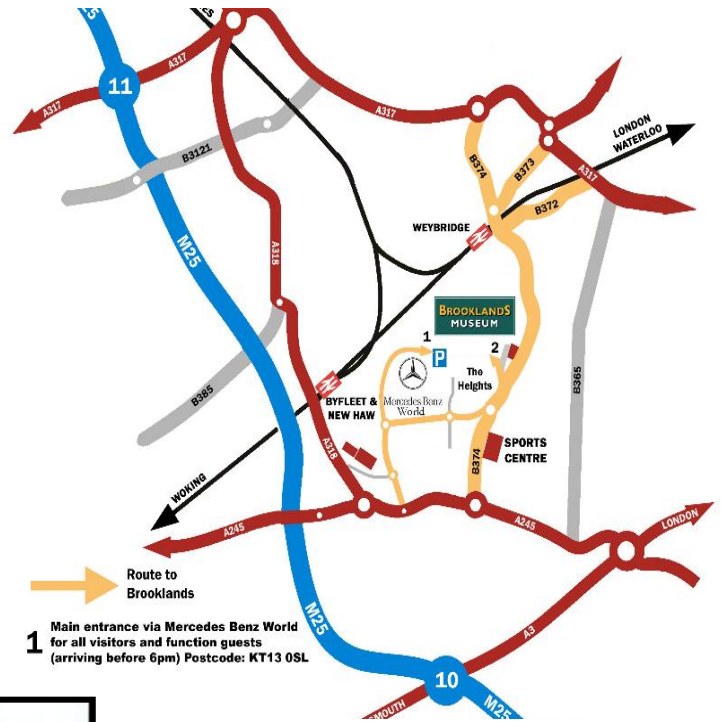

3.15pm

Chairman's Award

3.30pm

Hamilton Classic ACSMC
Tarmac Rally Championship

The Chequered
Flag Room

BROOKLANDS MUSEUM OF MOTOR SPORT & AVIATION
Brooklands Road, Weybridge, Surrey
(See over for details and location)

ADMISSION TO THE MUSEUM IS FREE ON PRODUCTION OF THIS LEAFLET

Cafeteria & Bar Available

Directions to Brooklands:

The Museum is between Weybridge and Byfleet, just a few minutes from Junction 10 of the M25 and the A3 London to Portsmouth trunk road. Leave the A3 at the Painshill junction (A245) and follow the brown 'Brooklands Museum' signs. The main visitor entrance is reached via Brooklands Drive and Mercedes-Benz World, postcode for satnavs KT13 0SL.