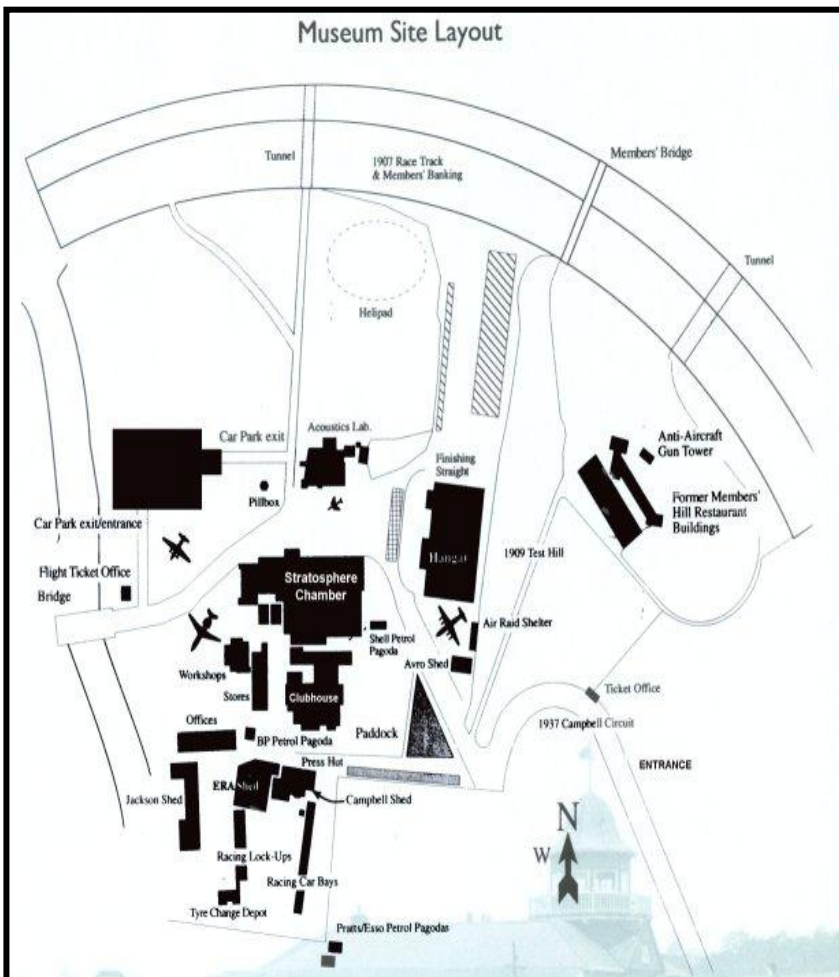

3.15pm

Chairman's Award

3.30pm

Hamilton Classic ACSMC
Tarmac Rally Championship

The Chequered
Flag Room

BROOKLANDS MUSEUM OF MOTOR SPORT & AVIATION
Brooklands Road, Weybridge, Surrey
(See over for details and location)

ADMISSION TO THE MUSEUM IS FREE ON PRODUCTION OF THIS LEAFLET

Cafeteria & Bar Available

Directions to Brooklands:

The Museum is between Weybridge and Byfleet, just a few minutes from Junction 10 of the M25 and the A3 London to Portsmouth trunk road. Leave the A3 at the Painshill junction (A245) and follow the brown 'Brooklands Museum' signs. The main visitor entrance is reached via Brooklands Drive and Mercedes-Benz World, postcode for satnavs KT13 0SL.